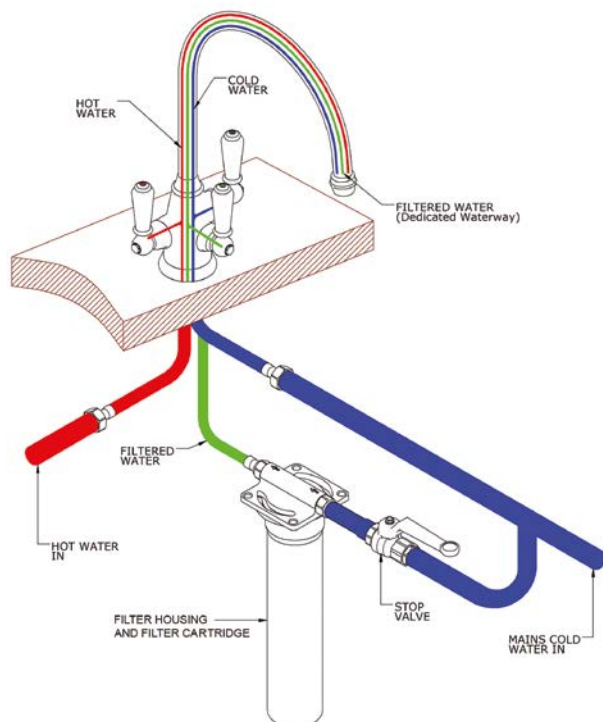

TYPICAL INSTALLATION OF A PERRIN & ROWE FILTRATION SYSTEM