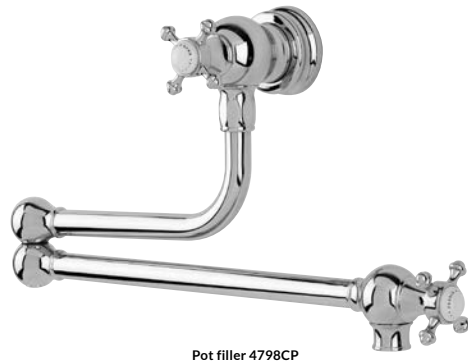

COMBINATIONS AVAILABLE

Armstrong pot filler 4599 With lever handles

Juliet pot filler 4899 With lever handles

Armstrong pot filler 4599HTCP

Juliet pot filler 4899CP

POT FILLERS

Big heavy pots and pans... this product allows you to fill them up while still on the stove.

COMBINATIONS AVAILABLE

Country pot filler 4798 With crosstop handles

Country pot filler 4799 With lever handles

Traditional rinse in Aged Brass

HAND RINSE

Clean fresh fruit, vegetables and dirty crockery sinkside and without wasting water with the addition of a stand-alone hand rinse.