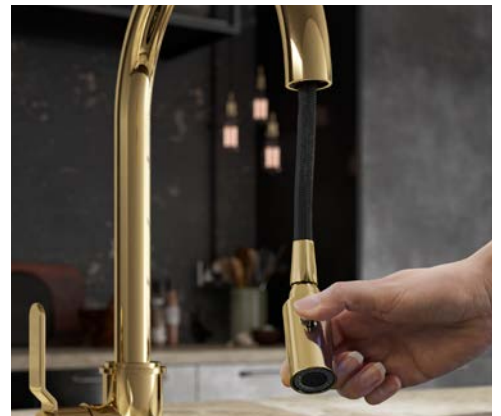

ARMSTRONG

Armstrong 4549HTCP

WITH PULL-DOWN RINSE

The Armstrong bridge mixer with pull-down rinse offers the form of the bridge mixer, but with the added function of the hidden rinse. A gentle pull releases the hand spray for use, with change of flow available at the touch of a button. After use, the hose automatically retracts into the tap body, ready to function as a normal hot and cold mixer tap.

COMBINATIONS AVAILABLE

Armstrong 4549HT Bridge mixer with pull-down rinse and textured handle

Armstrong 4549HTCP

JULIET

WITH PULL-DOWN RINSE

The Juliet, with its built in retractable hand spray, provides invaluable help in the busy, modern kitchen. The curvaceous spout and easy-to-use single lever makes it both a striking and practical addition to the contemporary collection. A gentle pull releases the hand spray for use, with change of flow available at the touch of a button. After use, the hose automatically retracts into the tap body, ready to function as a normal hot and cold mixer tap.